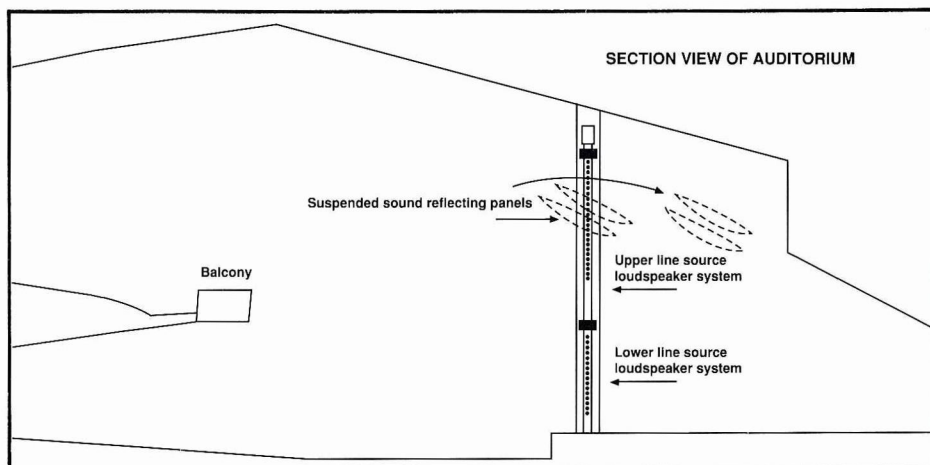

Existing JBL loudspeakers were relocated at the top of the side splays of the proscenium, and new vertical line arrays were located below them. Each line array is in two sections, with the upper section

Within the near field of a line array, the falloff of direct field level is only three dB per doubling of distance. Thus, an excellent direct-to-reverberant ratio is preserved through most of the room, and overall front-back level variation is minimal. David Klepper's measurements show variations on the main floor no greater than ± 2 dB in the octave centered at 4 kHz. As can be seen in the graph, the amplitude response of the system at mid-house fits well with the KMK criterion for speech systems. The system was finished in the fall of 1988.