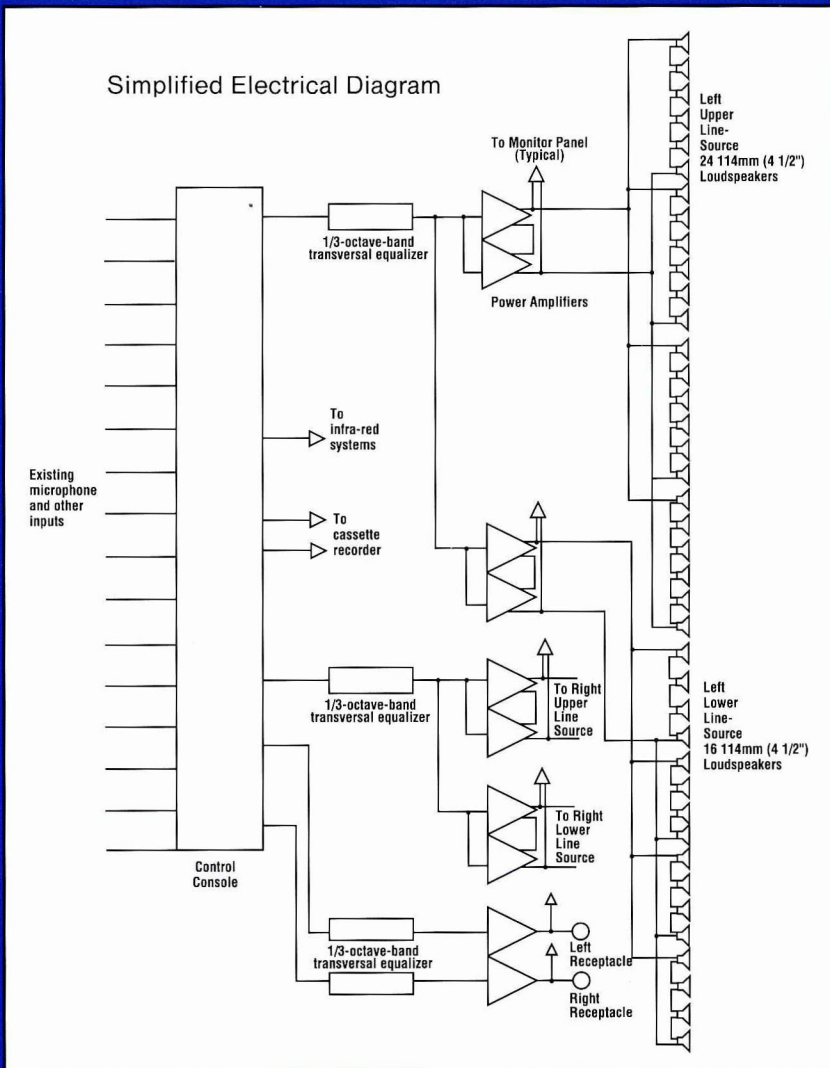

Existing JBL loudspeakers were relocated at the top of the side splays of the proscenium, and new vertical line arrays were located below them. Each line array is in two sections, with the upper section

As is seen in the simplified electrical diagram, both upper and lower line arrays are operated in series-parallel to produce nominal impedances of 12 and 8 ohms, respectively, for the four bridged power amplifiers.

Within the near field of a line array, the falloff of direct field level is only three dB per doubling of distance. Thus, an excellent direct-to-reverberant ratio is preserved through most of the room, and overall front-back level variation is minimal. David Klepper's measurements show variations on the main floor no greater than ± 2 dB in the octave centered at 4 kHz. As can be seen in the graph, the amplitude response of the system at mid-house fits well with the KMK criterion for speech systems. The system was finished in the fall of 1988.