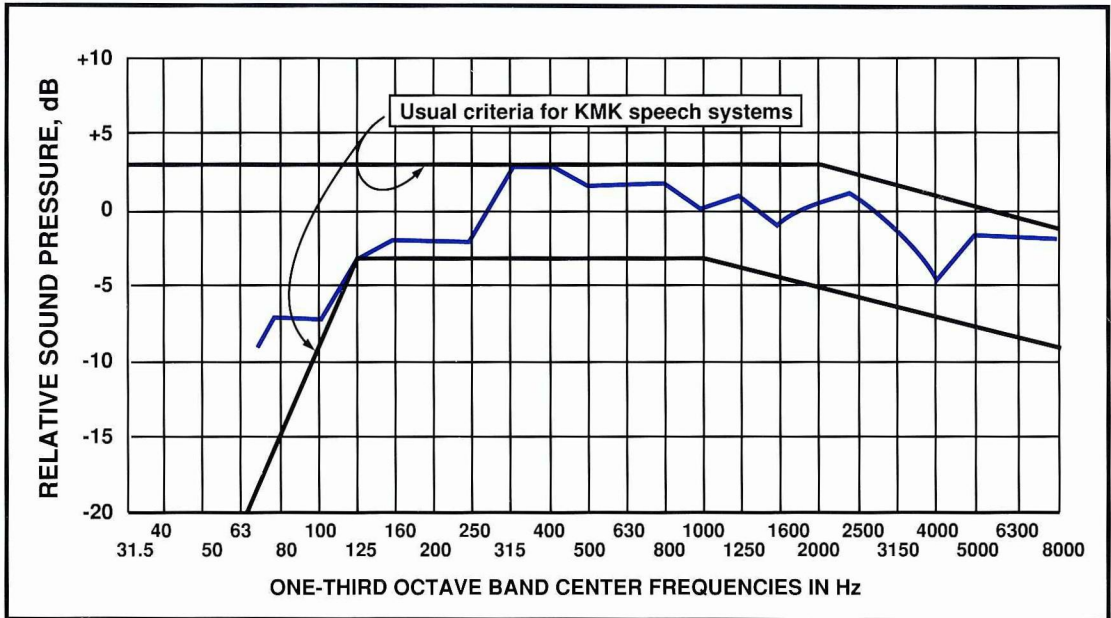

As is seen in the simplified electrical diagram, both upper and lower line arrays are operated in series-parallel to produce nominal impedances of 12 and 8 ohms, respectively, for the four bridged power amplifiers.

Within the near field of a line array, the falloff of direct field level is only three dB per doubling of distance. Thus, an excellent direct-to-reverberant ratio is preserved through most of the room, and overall front-back level variation is minimal. David Klepper's measurements show variations on the main floor no greater than ± 2 dB in the octave centered at 4 kHz. As can be seen in the graph, the amplitude response of the system at mid-house fits well with the KMK criterion for speech systems. The system was finished in the fall of 1988.